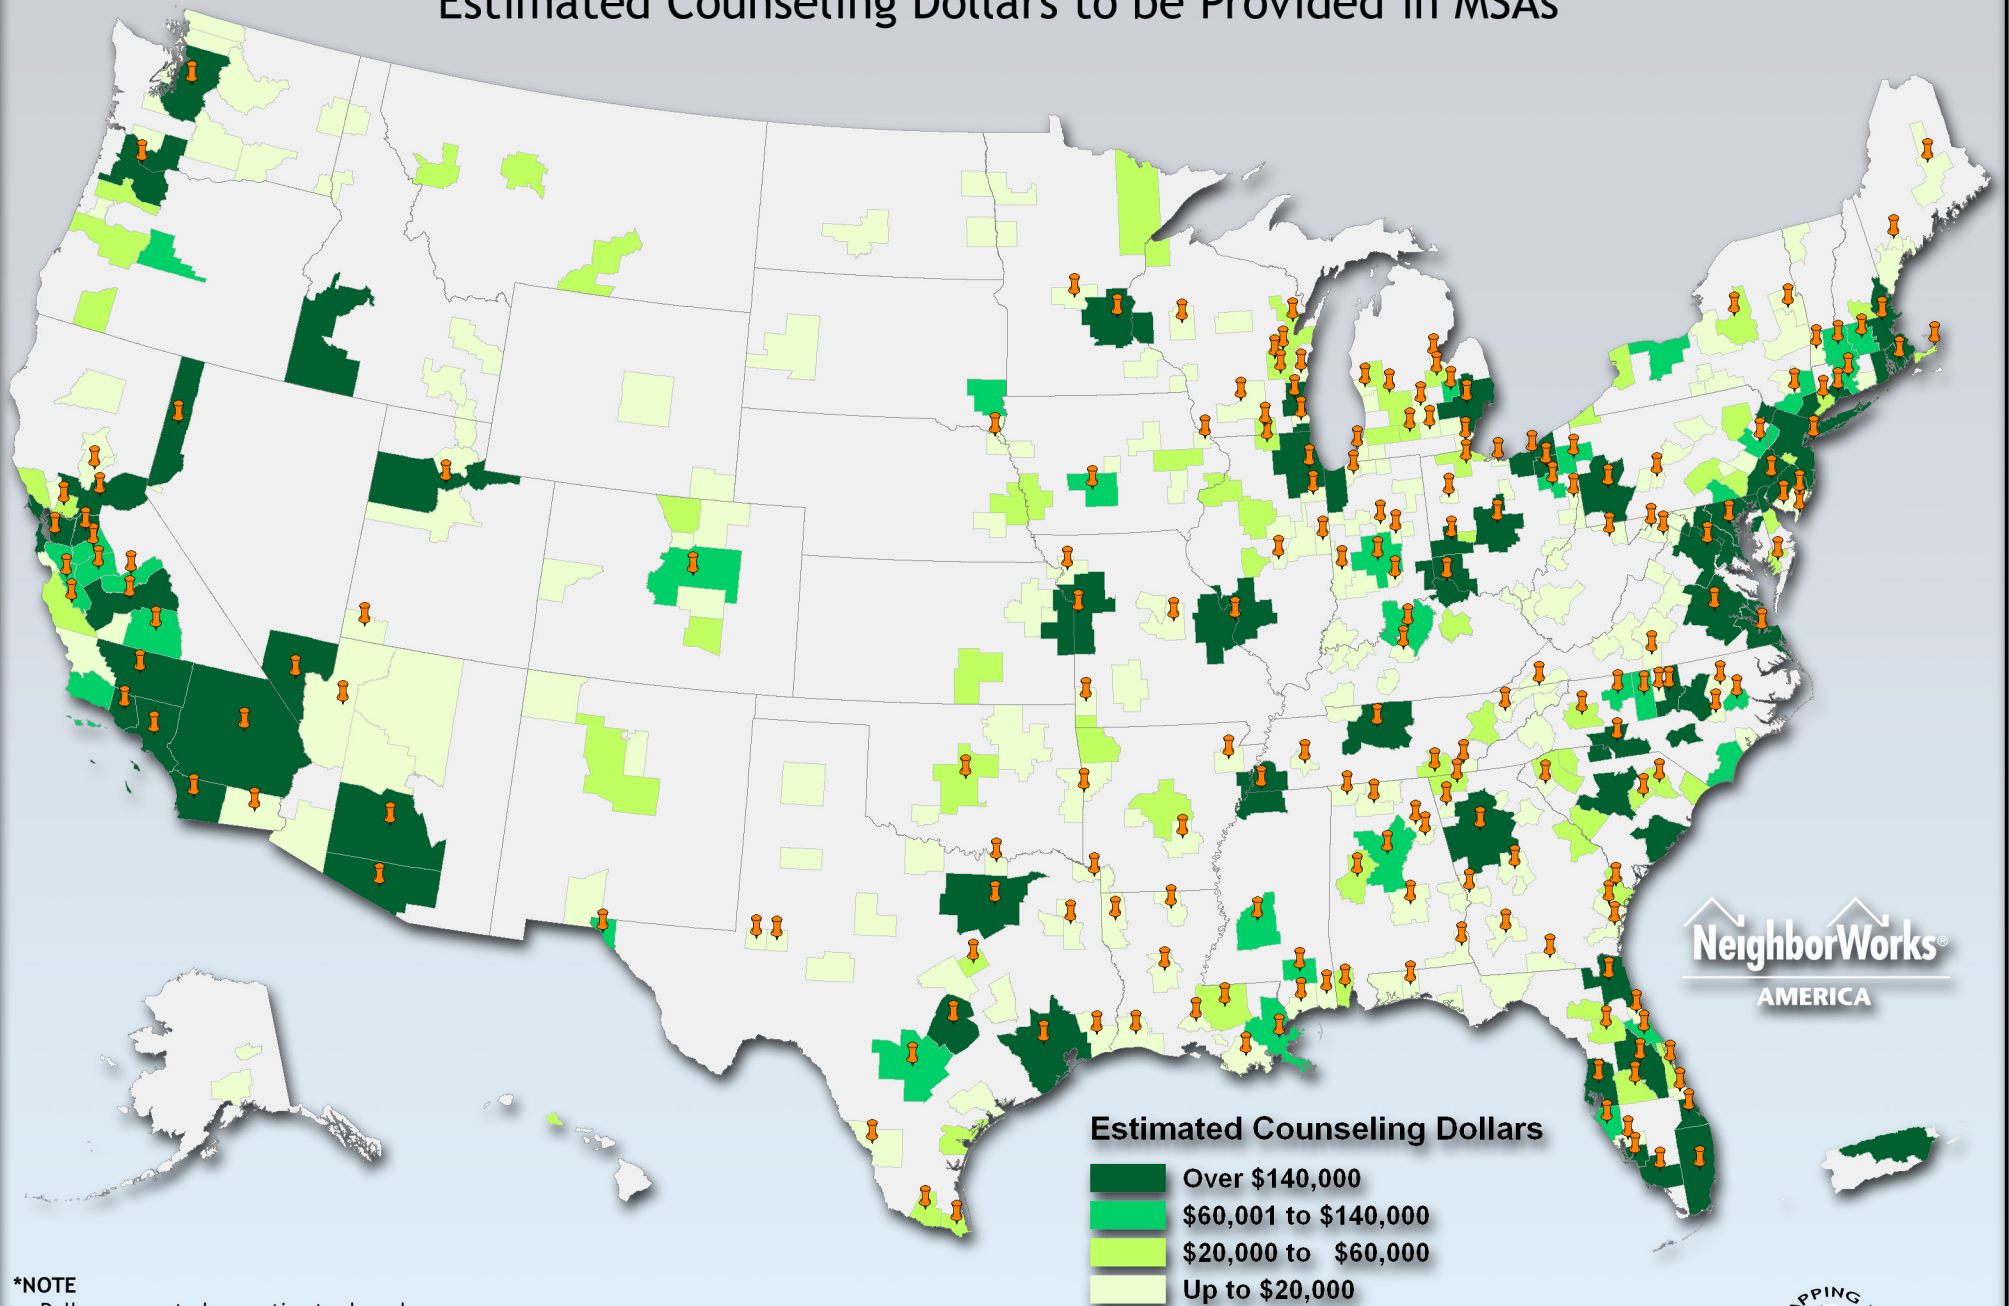

Round 3 National Foreclosure Mitigation Counseling Program

Estimated Counseling Dollars to be Provided in MSAs

NeighborWorks®
AMERICA

Estimated Counseling Dollars

- Over \$140,000
- \$60,001 to \$140,000
- \$20,000 to \$60,000
- Up to \$20,000

***NOTE**

Dollars presented are estimates based on awarded units of counseling per area.

Data Source: NeighborWorks® America 10/2009

 MSA Designated as Area of High Need

UPDATED October 2009

Map Revision 1.0

MAPPING BY

**MITCHELL
GEOGRAPHICS**
GEOGRAPHIC INFORMATION SERVICES